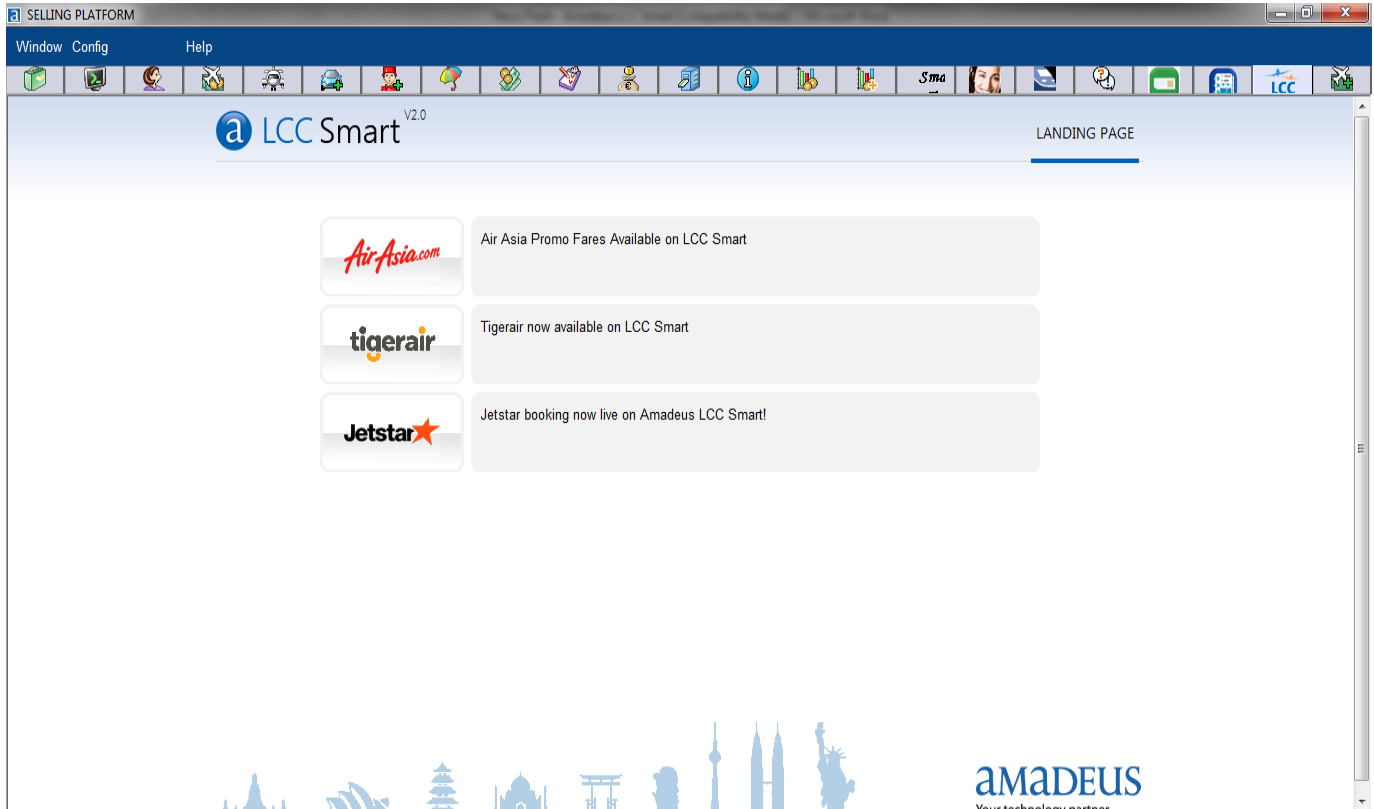

News Flash

For more information please contact your nearest Amadeus Helpdesk.